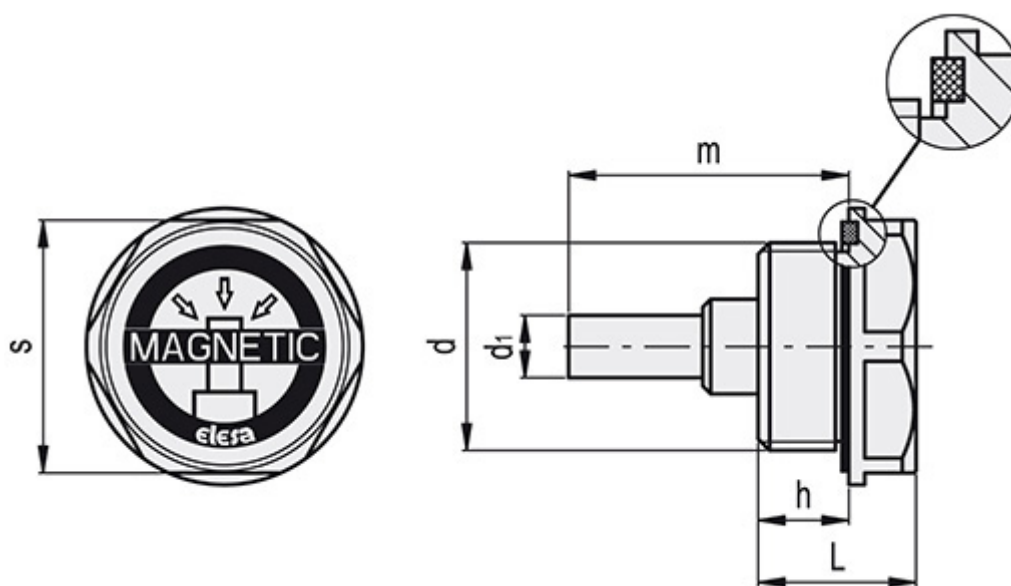

# Data Sheet

Article number: 2311059771  
Description: Elesa Magnetic plug  
TMB-HT-19-G 1/4

## Measures

d1	= 6
e	= G 1/4
h	= 9
L	= 16.5
m	= 30
s	= 19
Weight	= 14